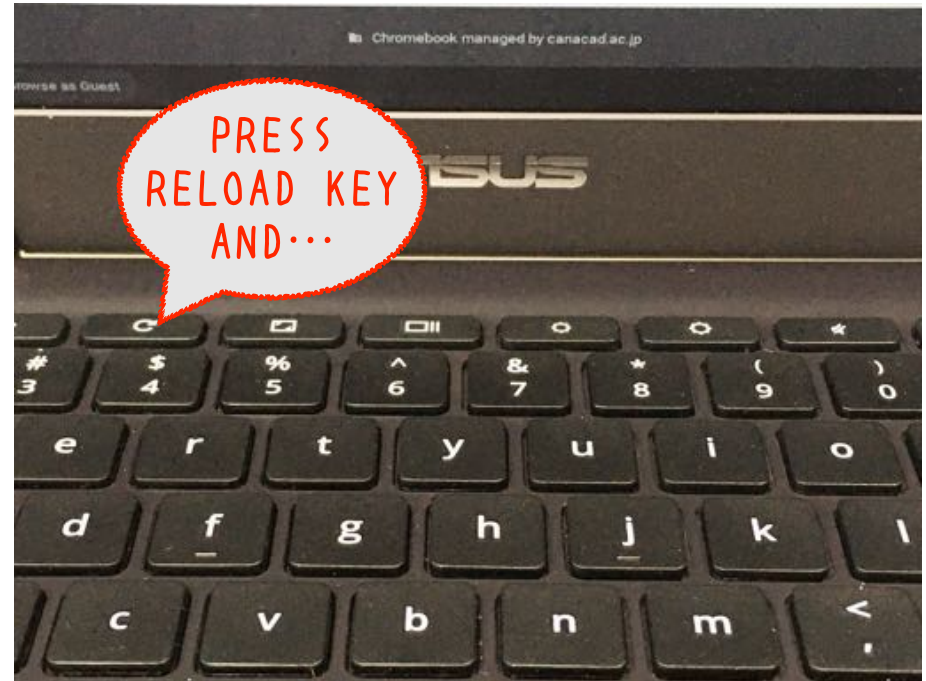

# HOW TO FIX IT WHEN YOUR CHROMEBOOK IS NOT TURNING ON

After this  
Release all keys  
Press power button again  
Wait for your Chromebook  
To turn on