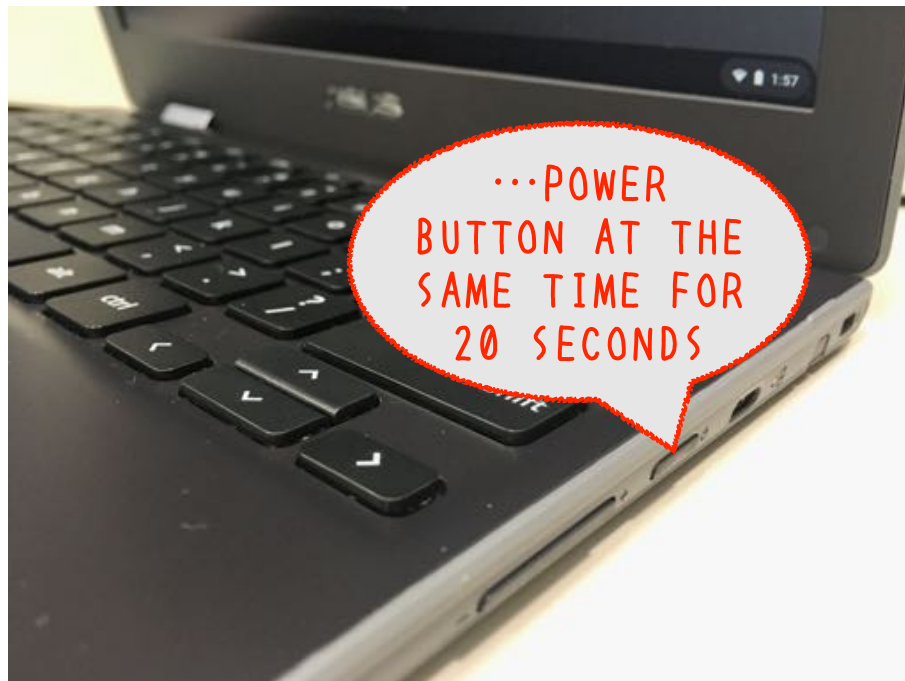

# HOW TO FIX IT WHEN YOUR CHROMEBOOK IS NOT TURNING ON

After this  
Release all keys  
Press power button again  
Wait for your Chromebook  
To turn on